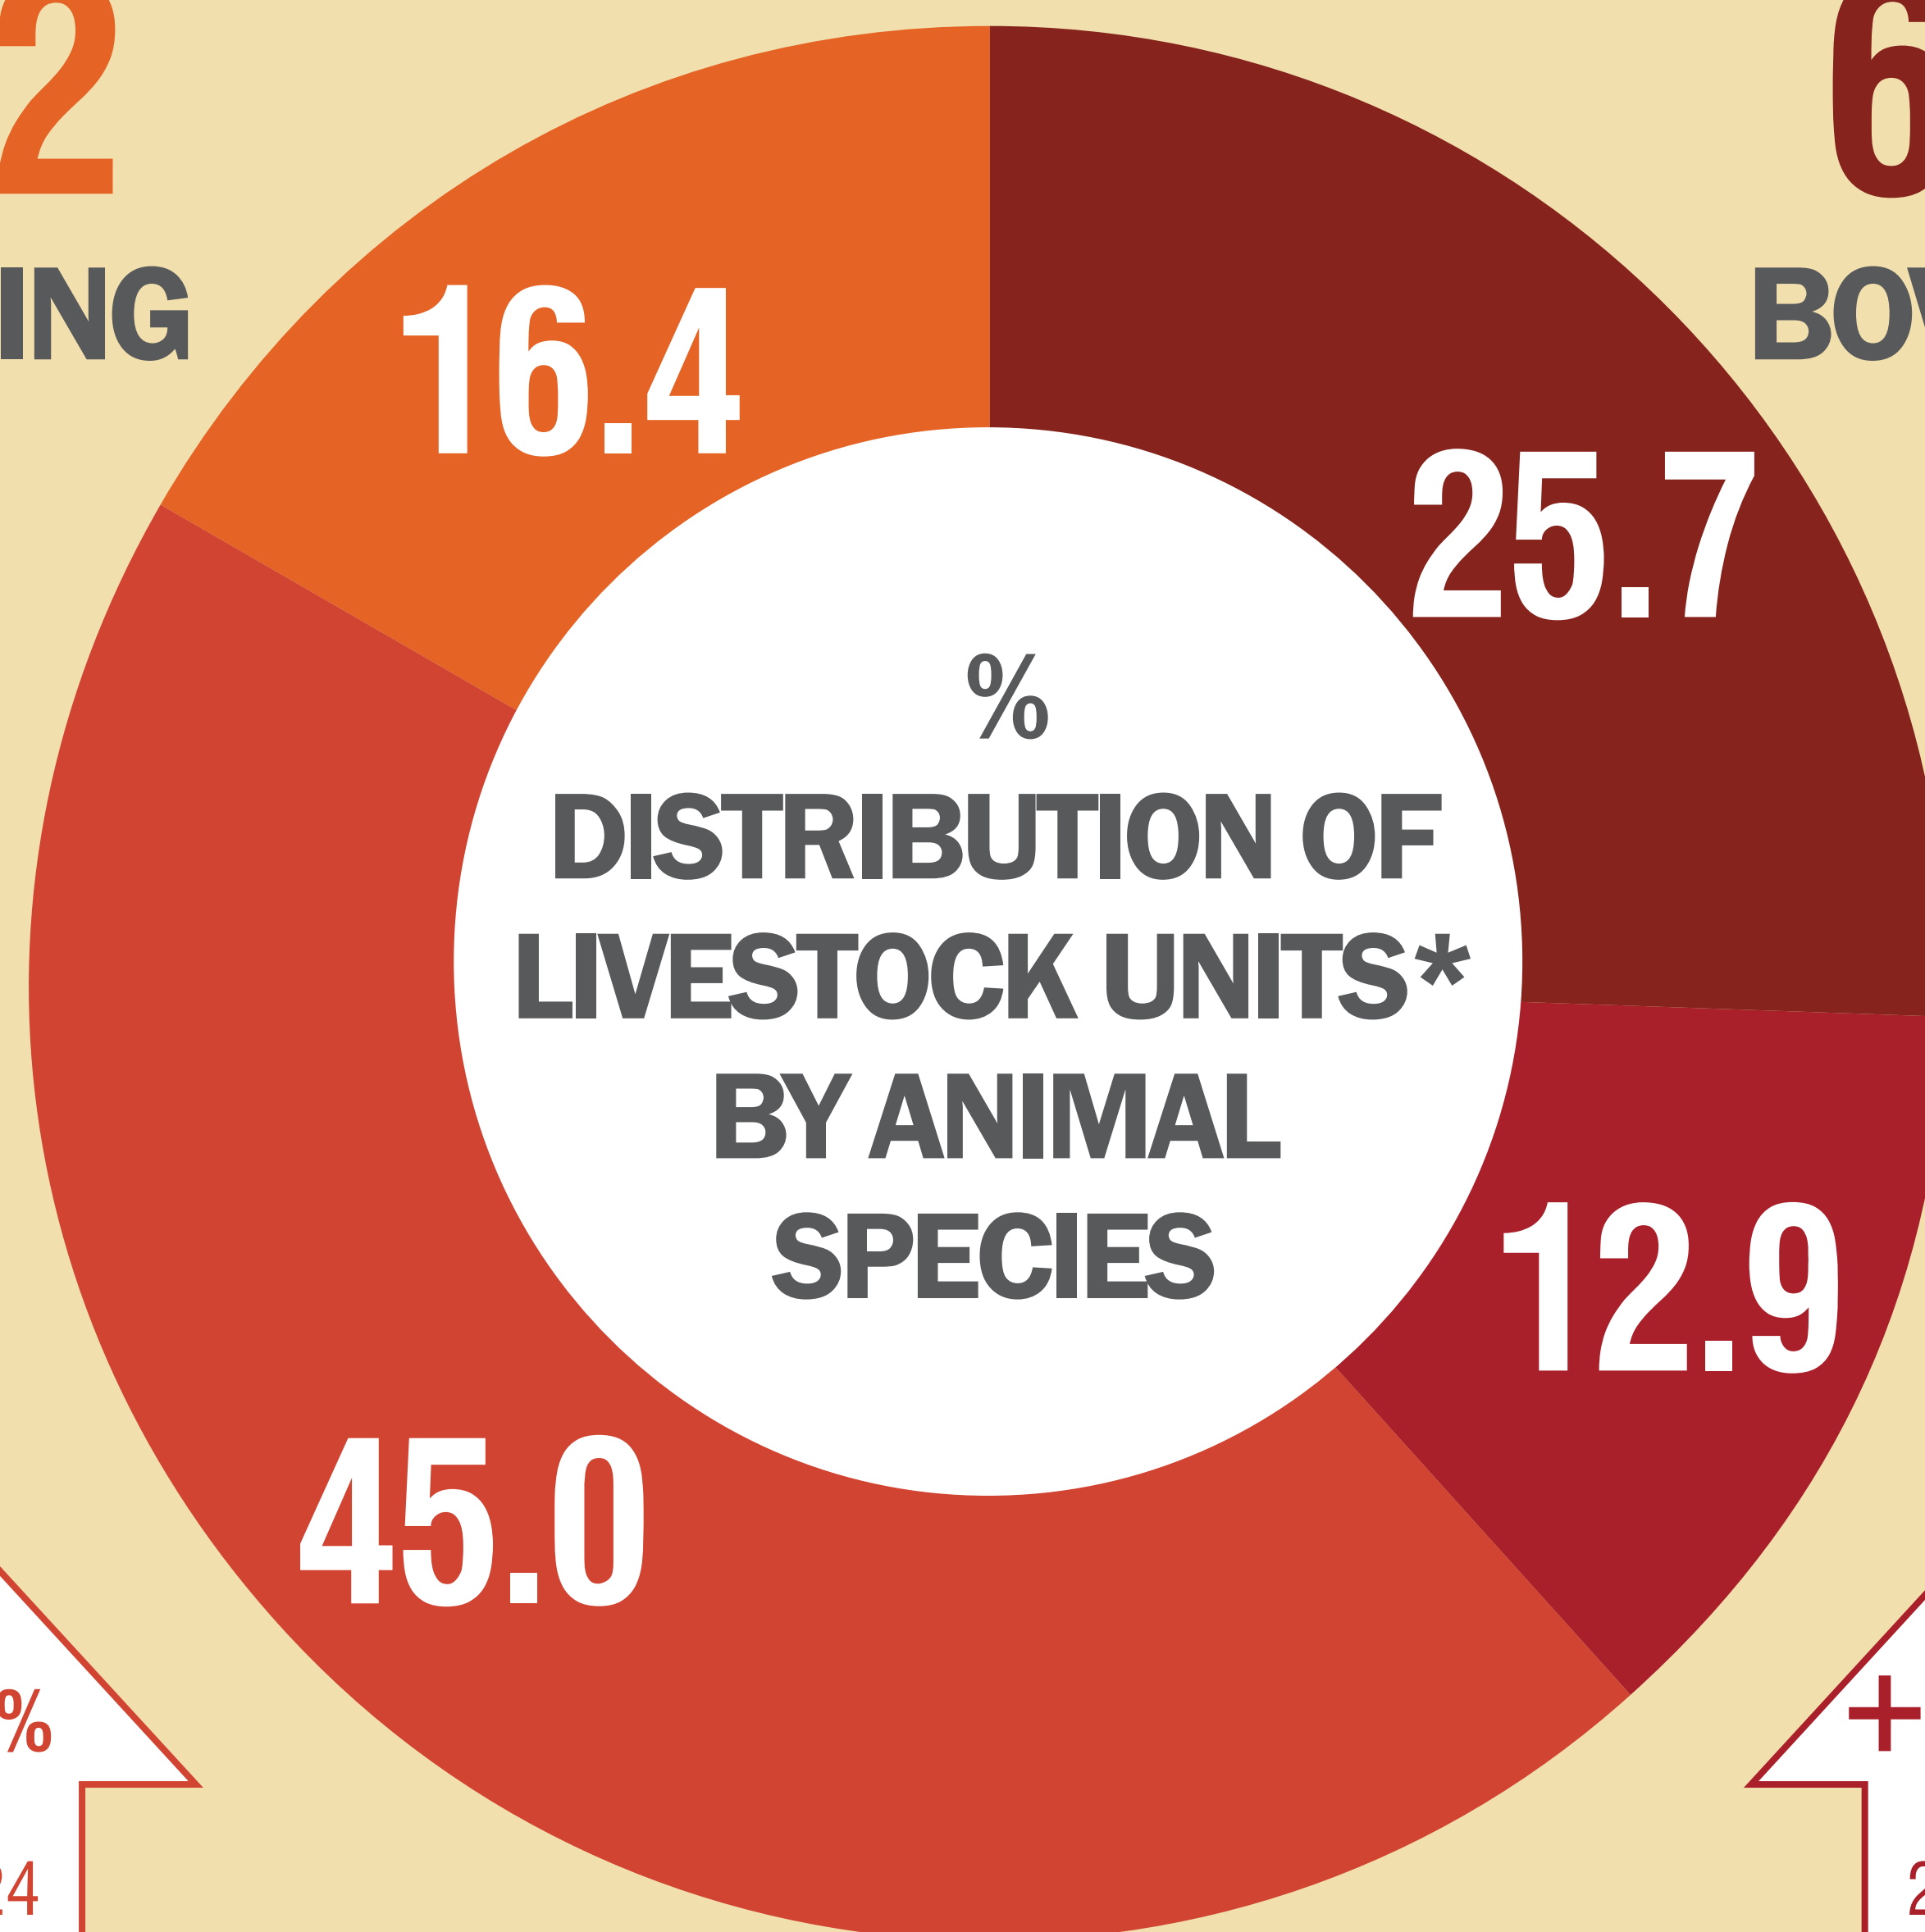

LIVESTOCK SURVEYS, 2025

(pigs - bovine animals - sheep - goats)

LIVESTOCK UNITS

1,430,306

+4.9%

2025/2024

90.2

GOATS/HOLDING

+4.9%

2025/2024

65.7

BOVINE ANIMALS/HOLDING

+1.3%

2025/2024

149.7

SHEEP/HOLDING

+17.9%

2025/2024

216.2

PIGS/HOLDING

* The Livestock Unit is used to compare the number of animals on farms, regardless of the species. One Livestock Unit corresponds to one adult bovine animal.